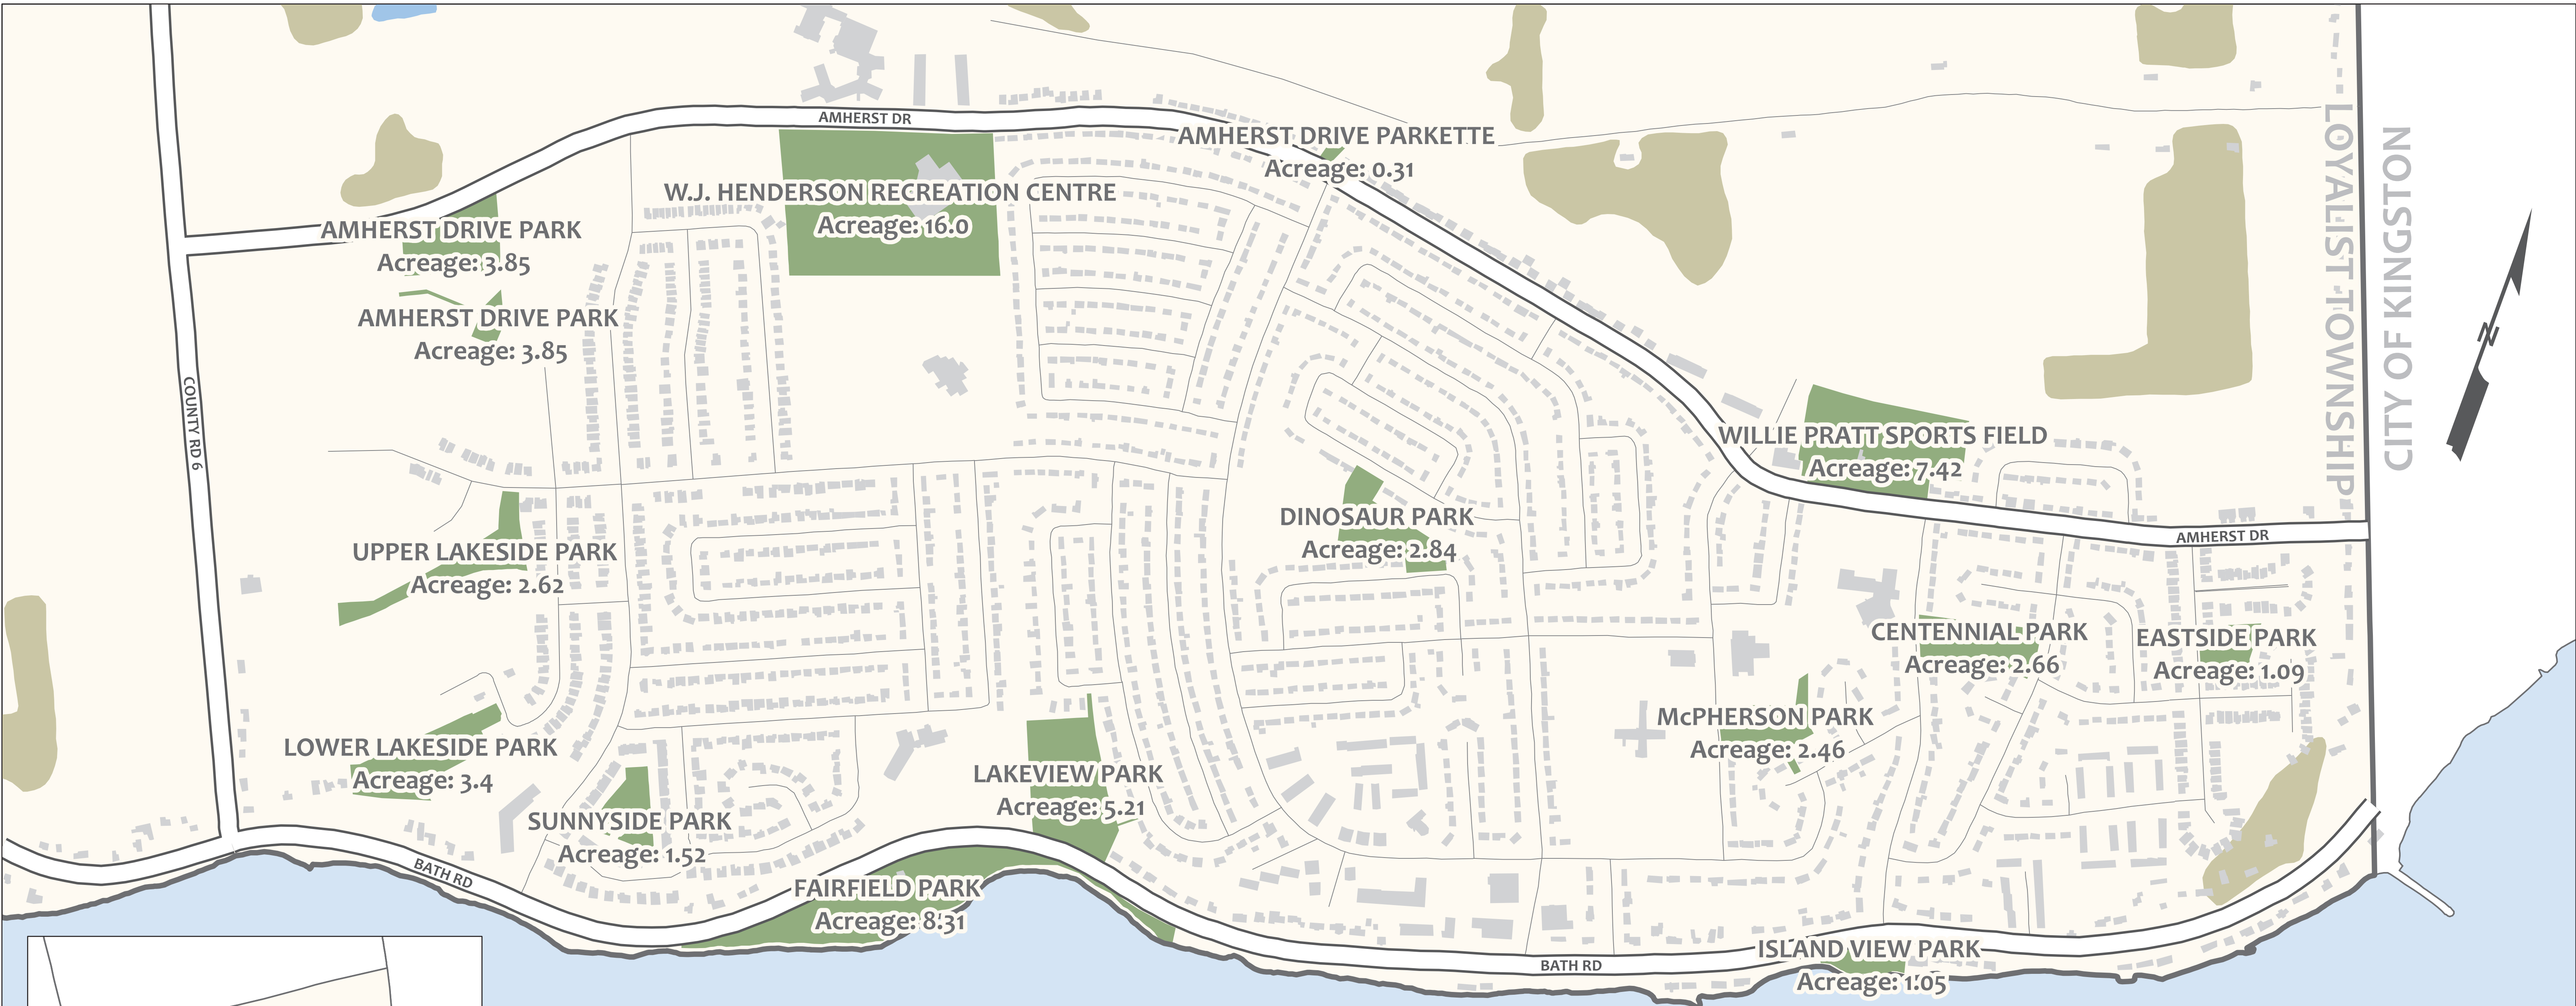

PARKS IN AMHERSTVIEW

PARK AMMENITIES

CENTENNIAL PARK
 -- Monkey Bars
 -- Play Structures
 -- Swing Set

DINOSAUR PARK
 -- Monkey Bars
 -- Play Structure - Slide
 -- Soccer Fields
 -- Swing Sets

EASTSIDE PARK
 -- Play Structure
 -- Swing Set

FAIRFIELD PARK
 -- Play Structure - Slide
 -- Swing Set

LAKEVIEW PARK
 -- Monkey Bars
 -- Play Structure - Slide

McPHERSON PARK
 -- Gazebo Rest Area
 -- Monkey Bars
 -- Play Structure
 -- Sand Play Area
 -- Soccer Fields
 -- Swing Set

W.J. HENDERSON RECREATION CENTRE
 -- Ice Rink
 -- Pool
 -- Soccer Field
 -- Washroom

Major Road

Road

Building

Park

Vegetation

Waterbody

LAKE ONTARIO

Produced by: Lena Richarz
 Planning & Buildings Department
 Loyalist Township © 2014

North American Datum 1983
 Universal Transverse Mercator Projection, Zone 18 North
 Last Updated on 17 July 2014

Loyalist Township makes no representation or warranty as to the accuracy of this map and its information nor to its fitness for use. Any user of this map product accepts this same as is, with faults, and assumes all responsibility for the use thereof, and further covenants and agrees to hold Loyalist Township harmless from any and all damage, loss or liability from any use of this map.