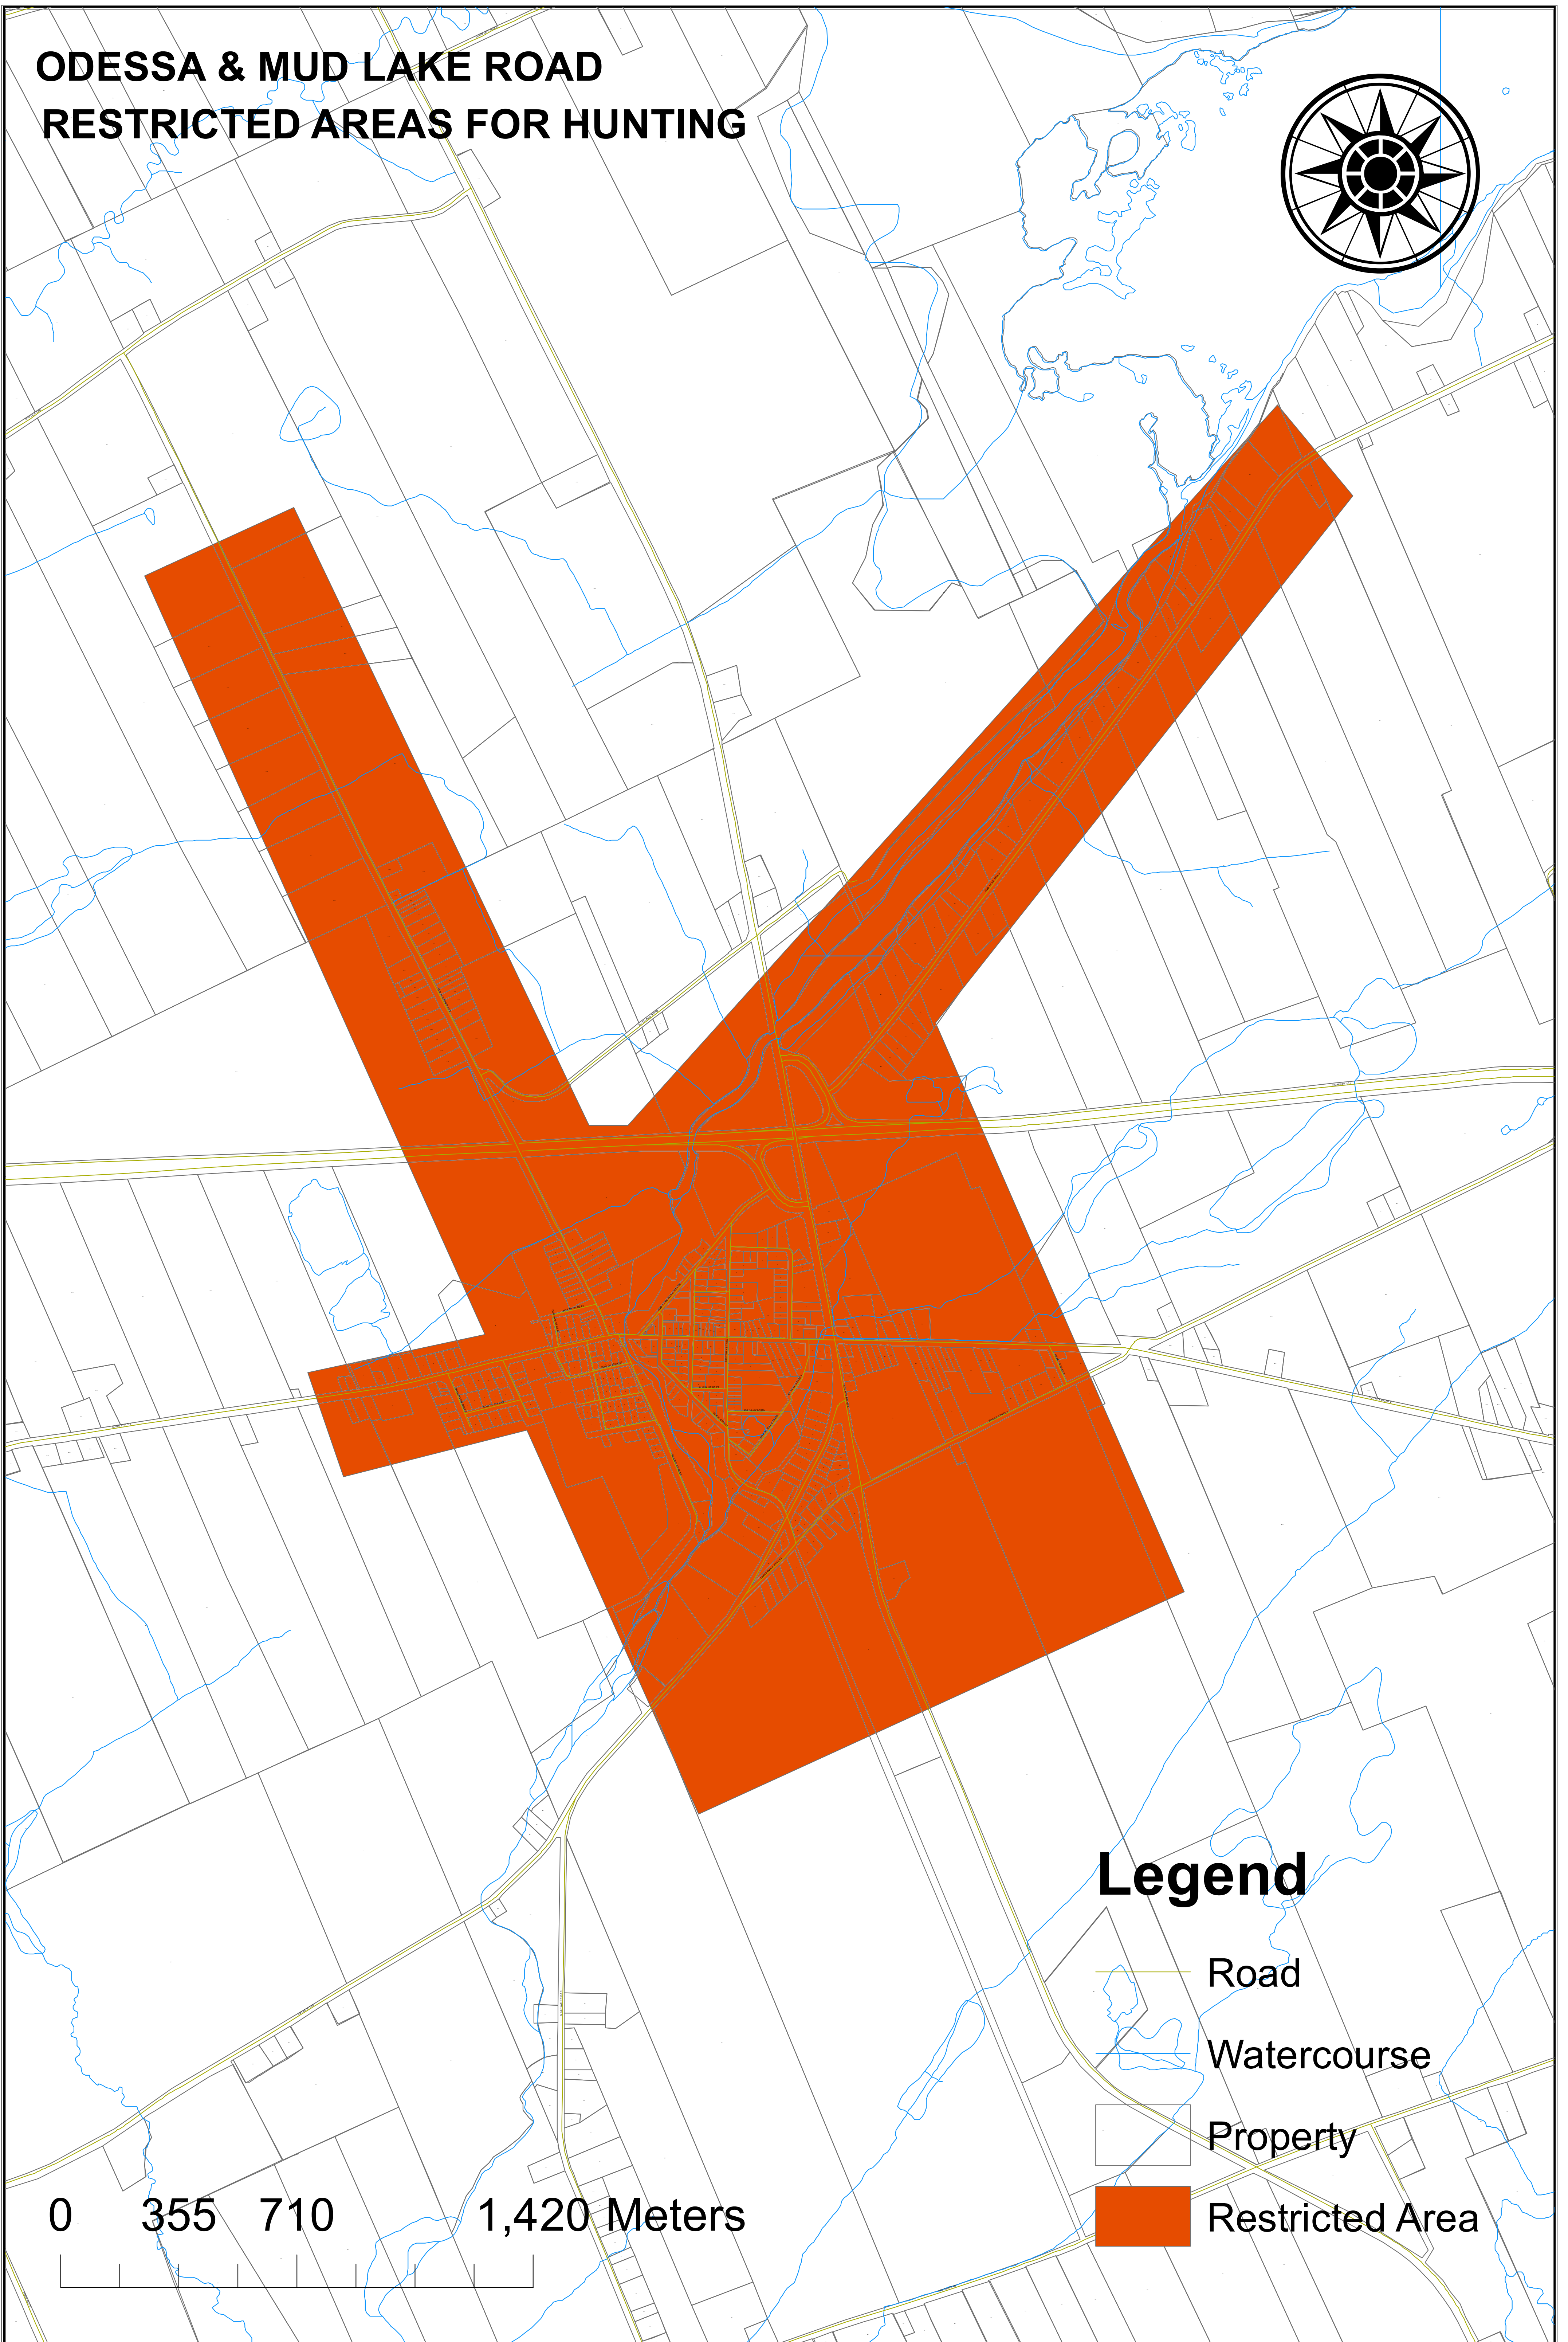

ODESSA & MUD LAKE ROAD RESTRICTED AREAS FOR HUNTING

Legend

- Road
- Watercourse
- Property
- Restricted Area

0 355 710 1,420 Meters