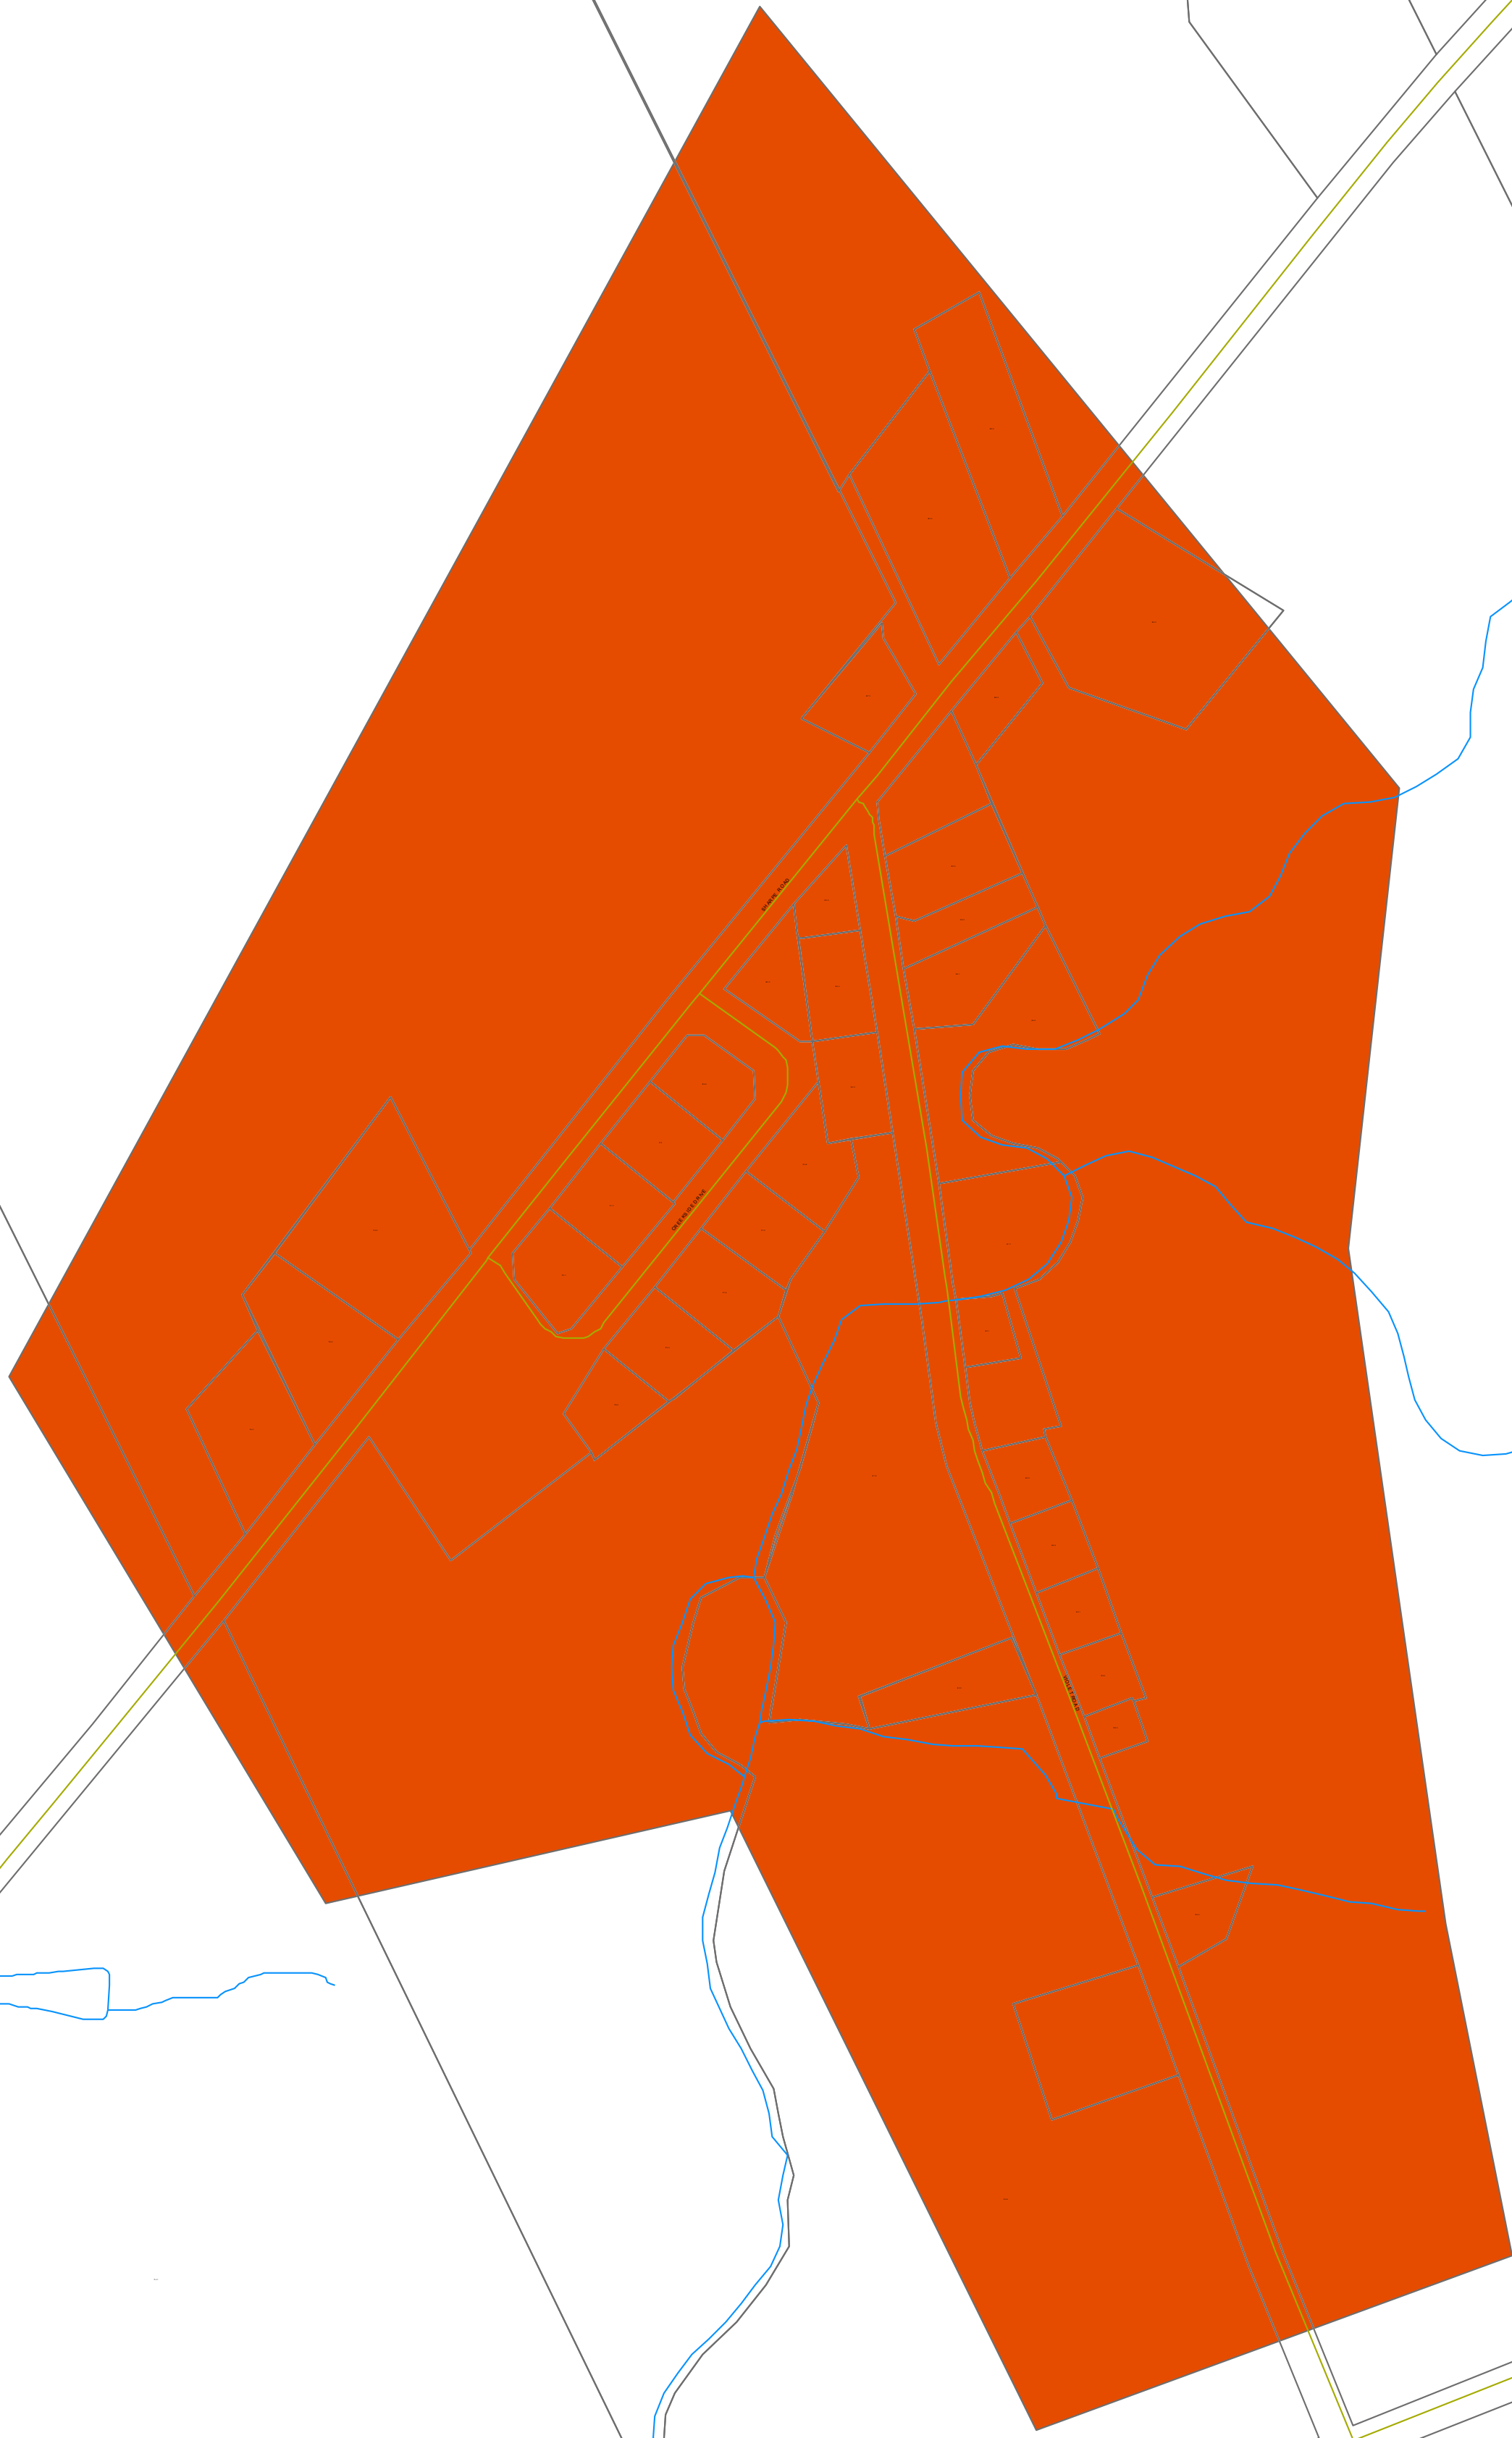

# VIOLET AREA RESTRICTED AREAS FOR HUNTING

## Legend

-  Road
-  Watercourse
-  Property
-  Restricted Area

0 120 240 480 Meters