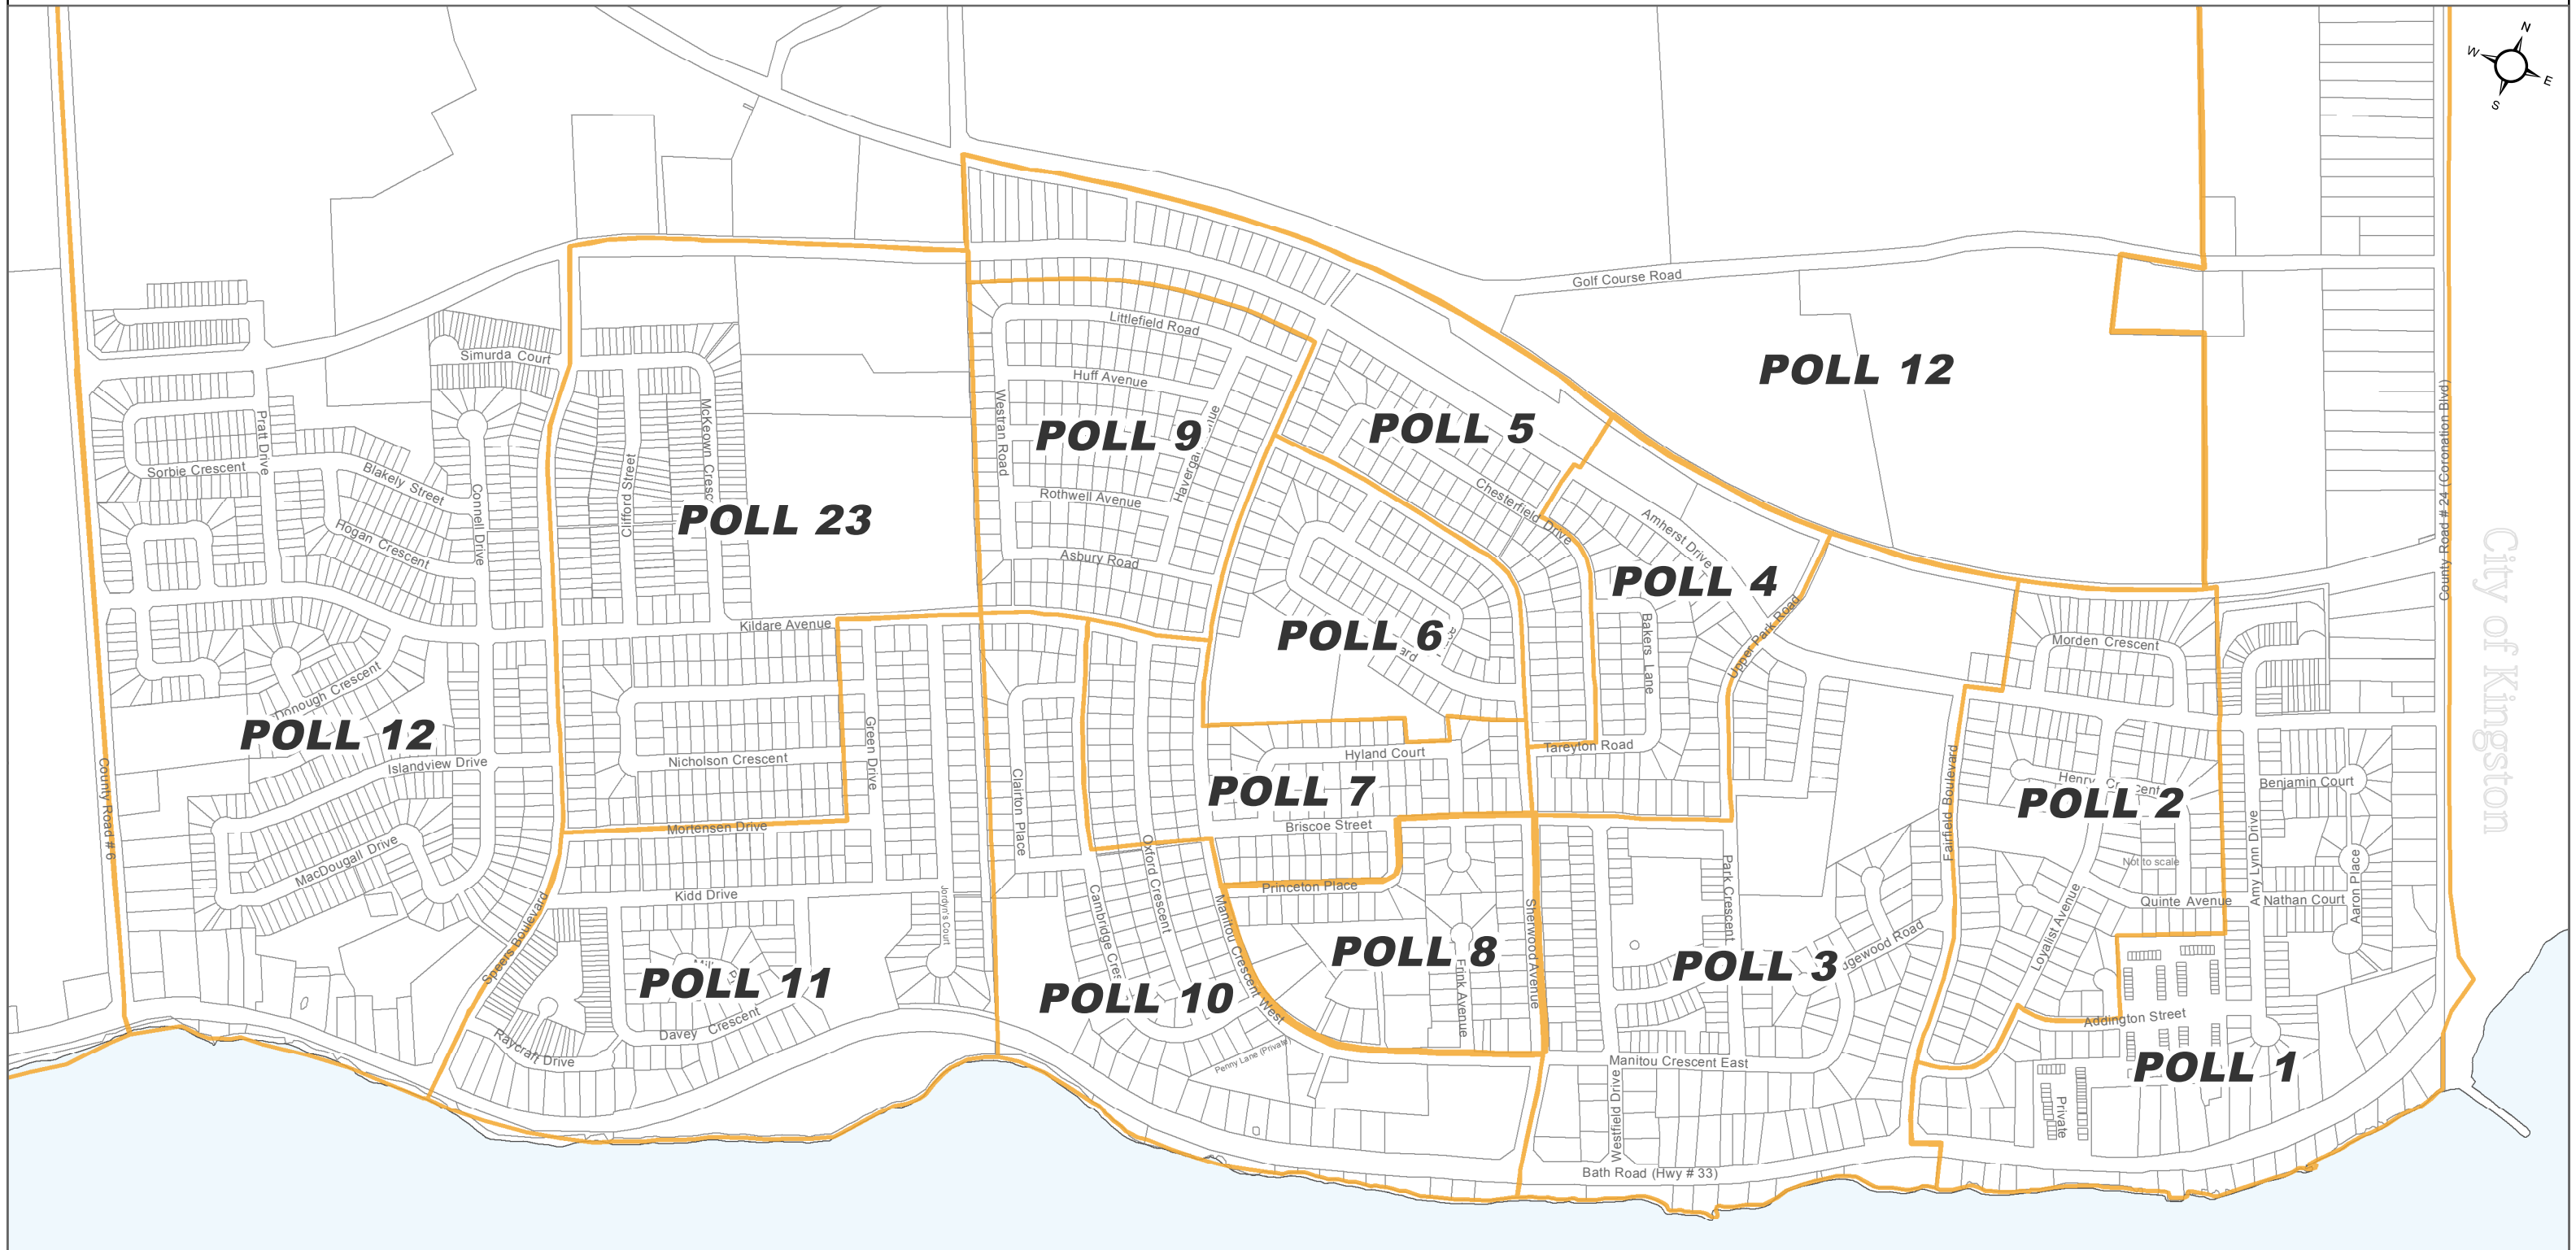

Amherstview Ward 3 Poll Map

City of Kingston

Lake Ontario

Produced by: Daniel de Moissac
Planning & Buildings Department
Loyalist Township © 2016
North American Datum 1983
Universal Transverse Mercator Projection

**WARD 3
POLL MAP**

Loyalist Township makes no representation or warranty as to the accuracy of this map and its information nor to its fitness for use. Any user of this map product accepts this same as is, with faults, and assumes all responsibility for the use thereof, and further covenants and agrees to hold Loyalist ownership harmless from any and all damage, loss or liability from any use of this map.