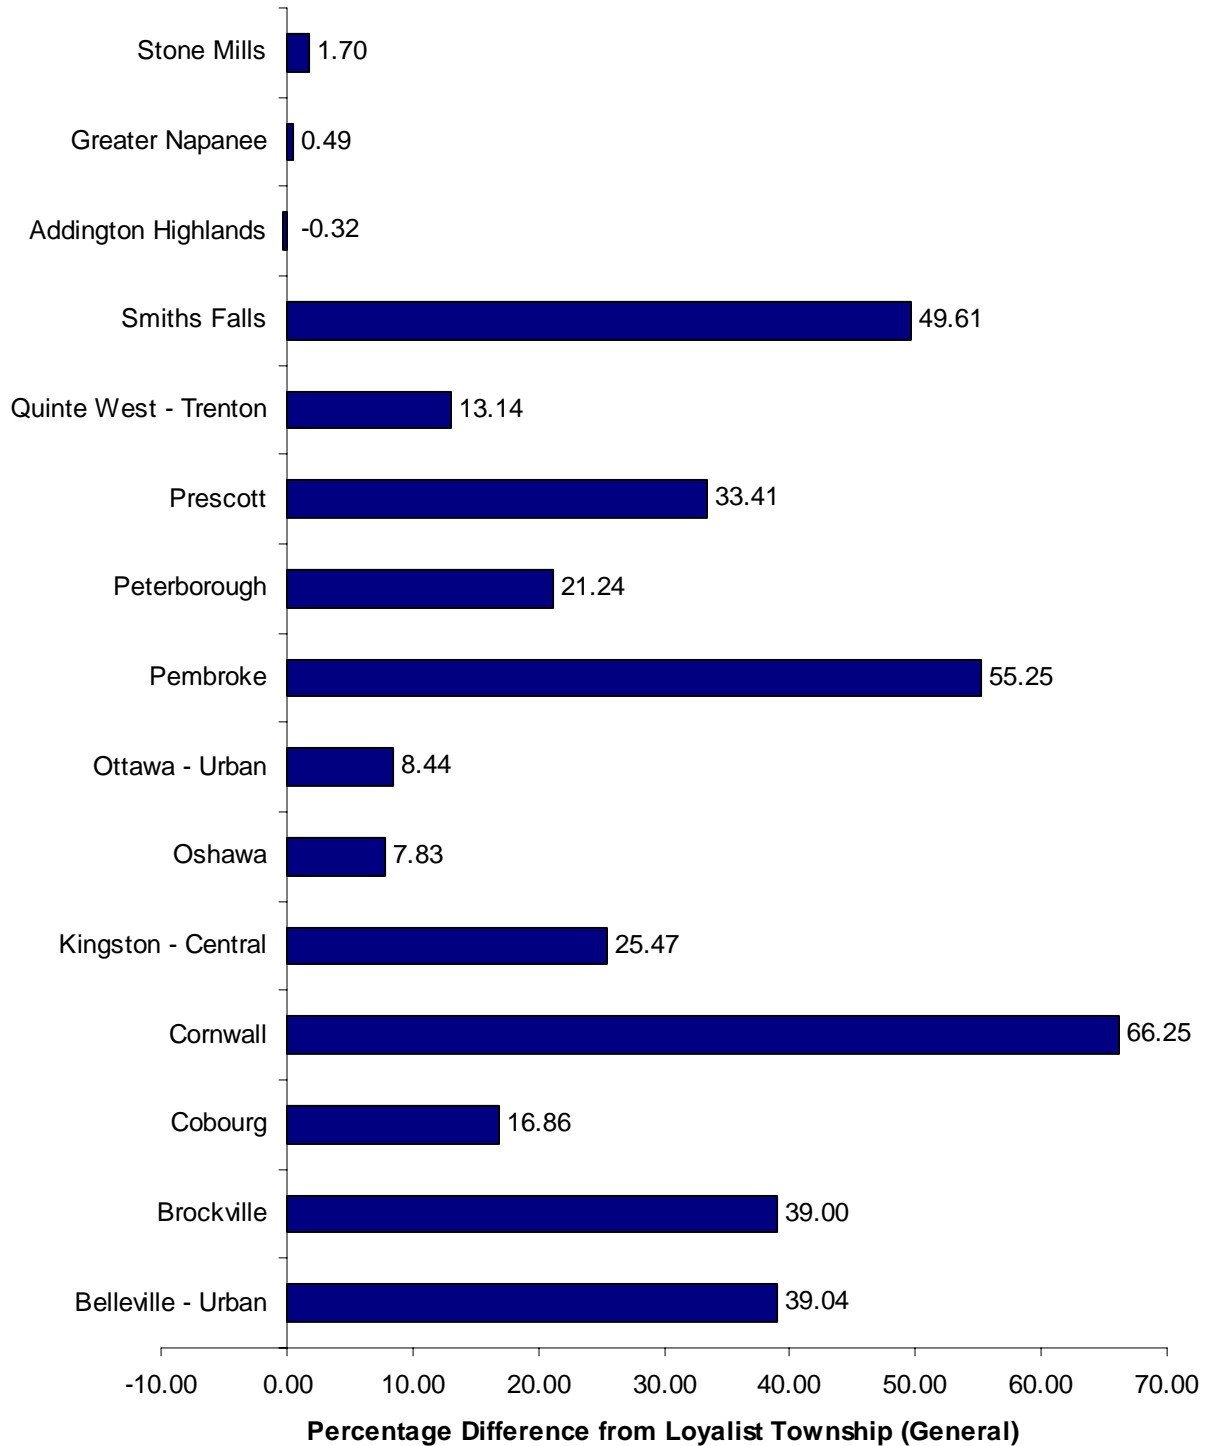

PROPERTY TAX INFORMATION

Residential Tax Rate Comparison Loyalist Township Compared to Other Municipalities (2006)

PROPERTY TAX INFORMATION

Commercial Tax Rate Comparison Loyalist Township Compared to Other Municipalities (2006)

PROPERTY TAX INFORMATION

General Industrial Tax Rate Comparison Loyalist Township Compared to Other Municipalities (2006)

Economic Development Contact Information

www.loyalist.ca

Box 70, 263 Main Street, Odessa, ON K0H 2H0