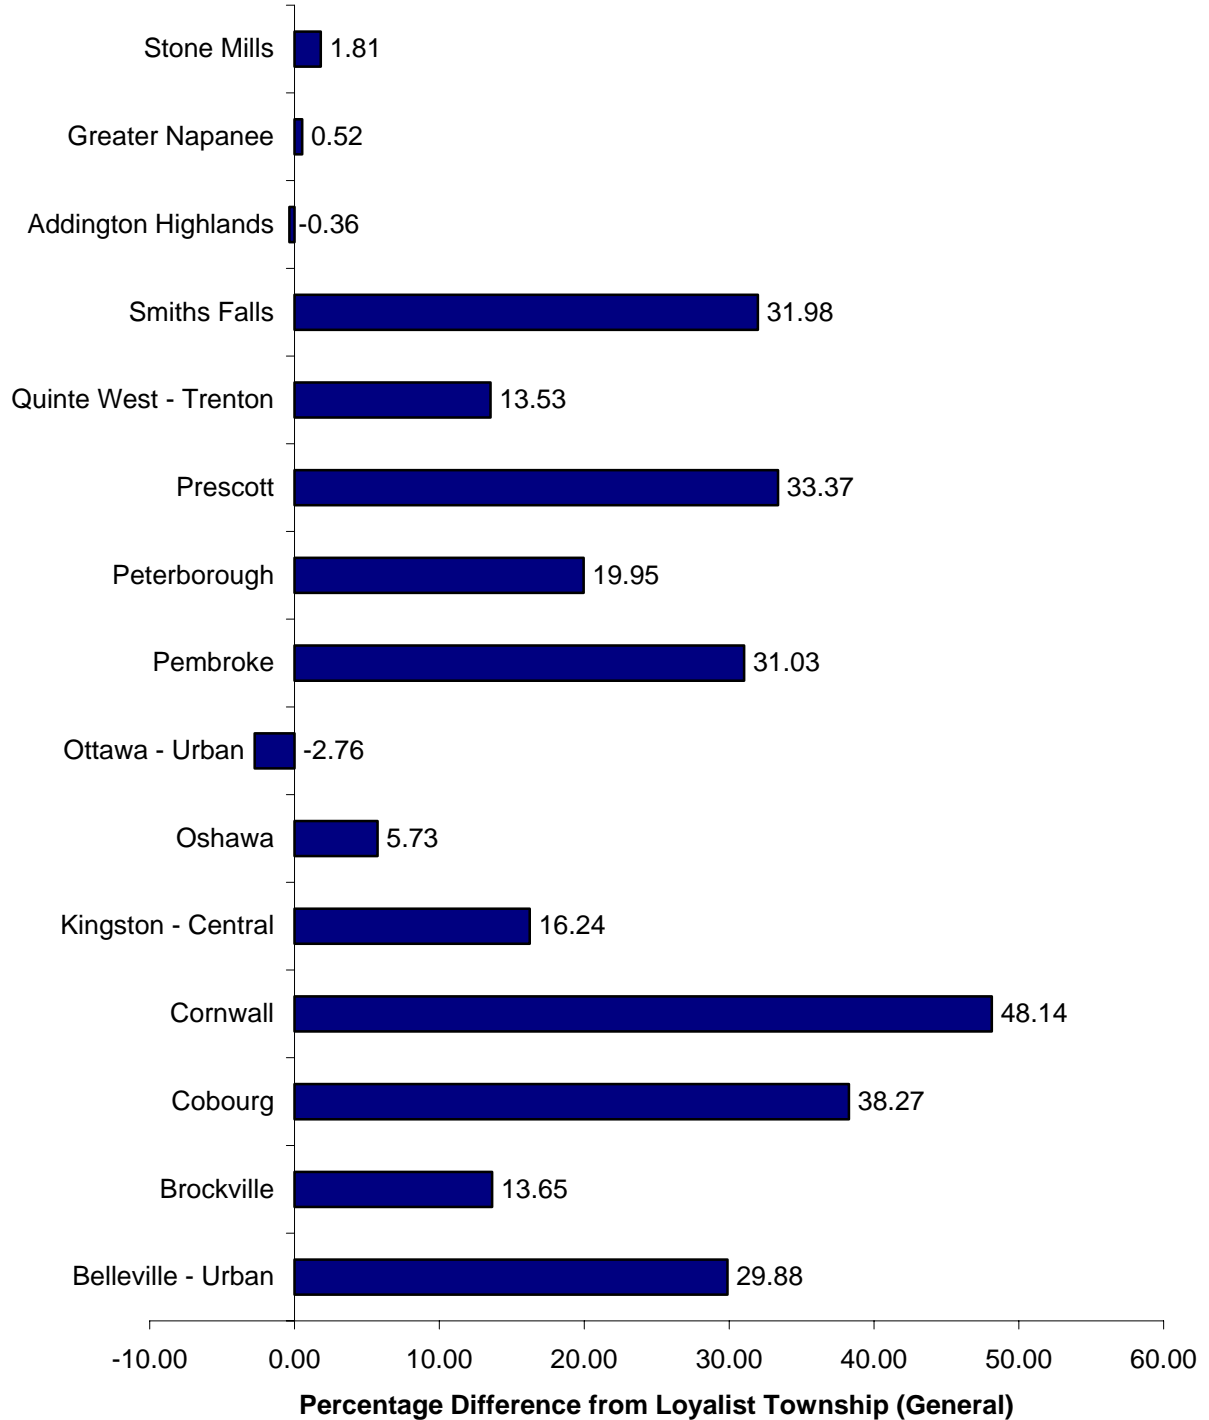

PROPERTY TAX INFORMATION

General Industrial Tax Rate Comparison Loyalist Township Compared to Other Municipalities (2006)

Economic Development Contact Information

www.loyalist.ca

Box 70, 263 Main Street, Odessa, ON K0H 2H0

Tel: 613-386-7351 Fax: 613-386-3833