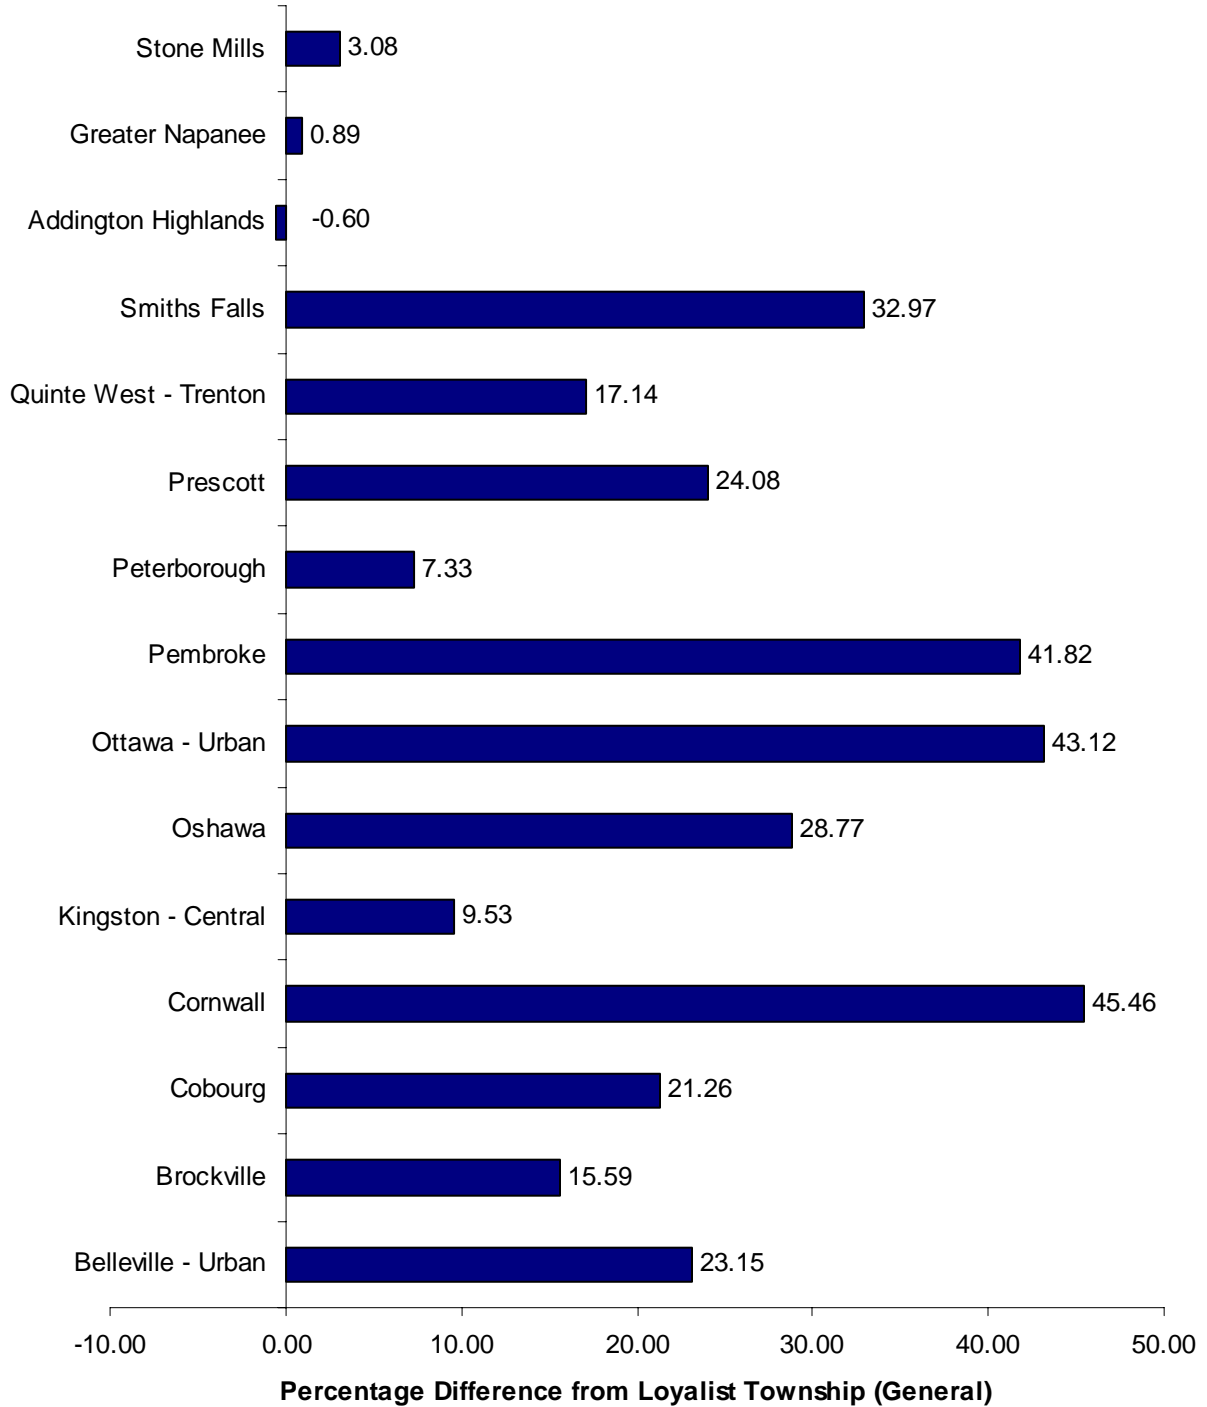

PROPERTY TAX INFORMATION

Residential Tax Rate Comparison Loyalist Township Compared to Other Municipalities (2006)

PROPERTY TAX INFORMATION

Commercial Tax Rate Comparison Loyalist Township Compared to Other Municipalities (2006)

PROPERTY TAX INFORMATION

General Industrial Tax Rate Comparison Loyalist Township Compared to Other Municipalities (2006)

Economic Development Contact Information

www.loyalist.ca

Box 70, 263 Main Street, Odessa, ON K0H 2H0