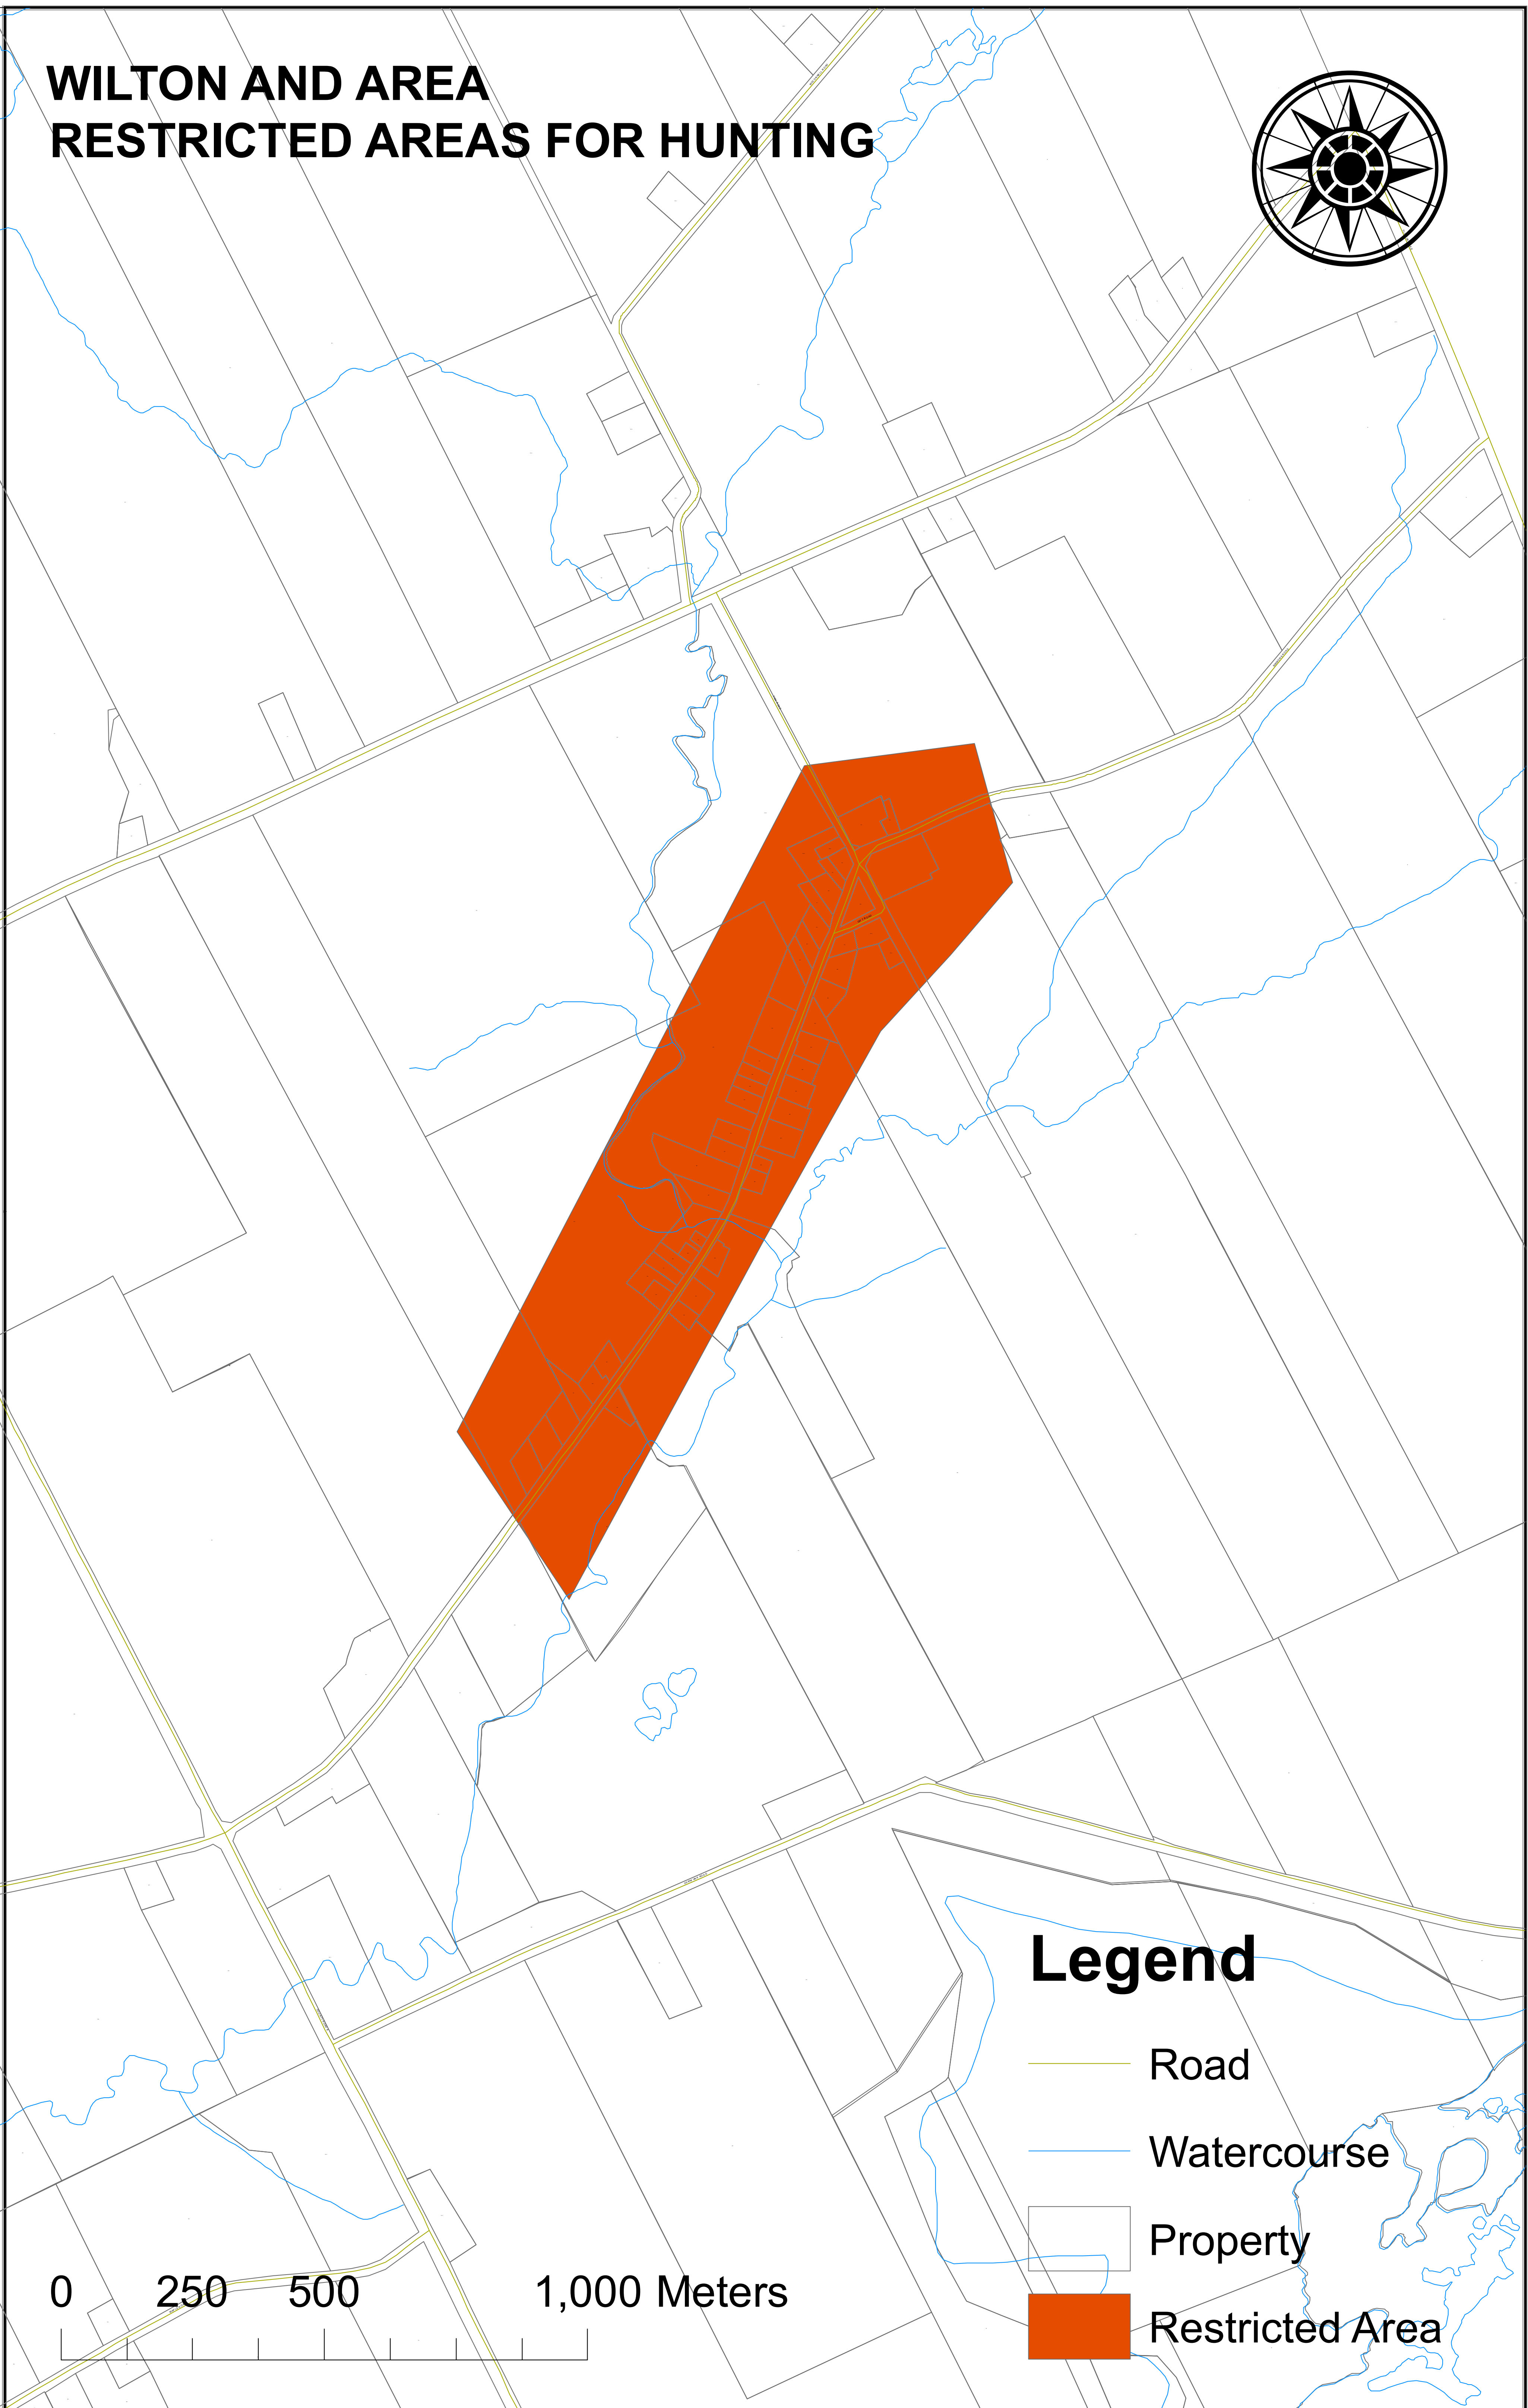

WILTON AND AREA RESTRICTED AREAS FOR HUNTING

Legend

- Road
- Watercourse
- Property
- Restricted Area

0 250 500 1,000 Meters