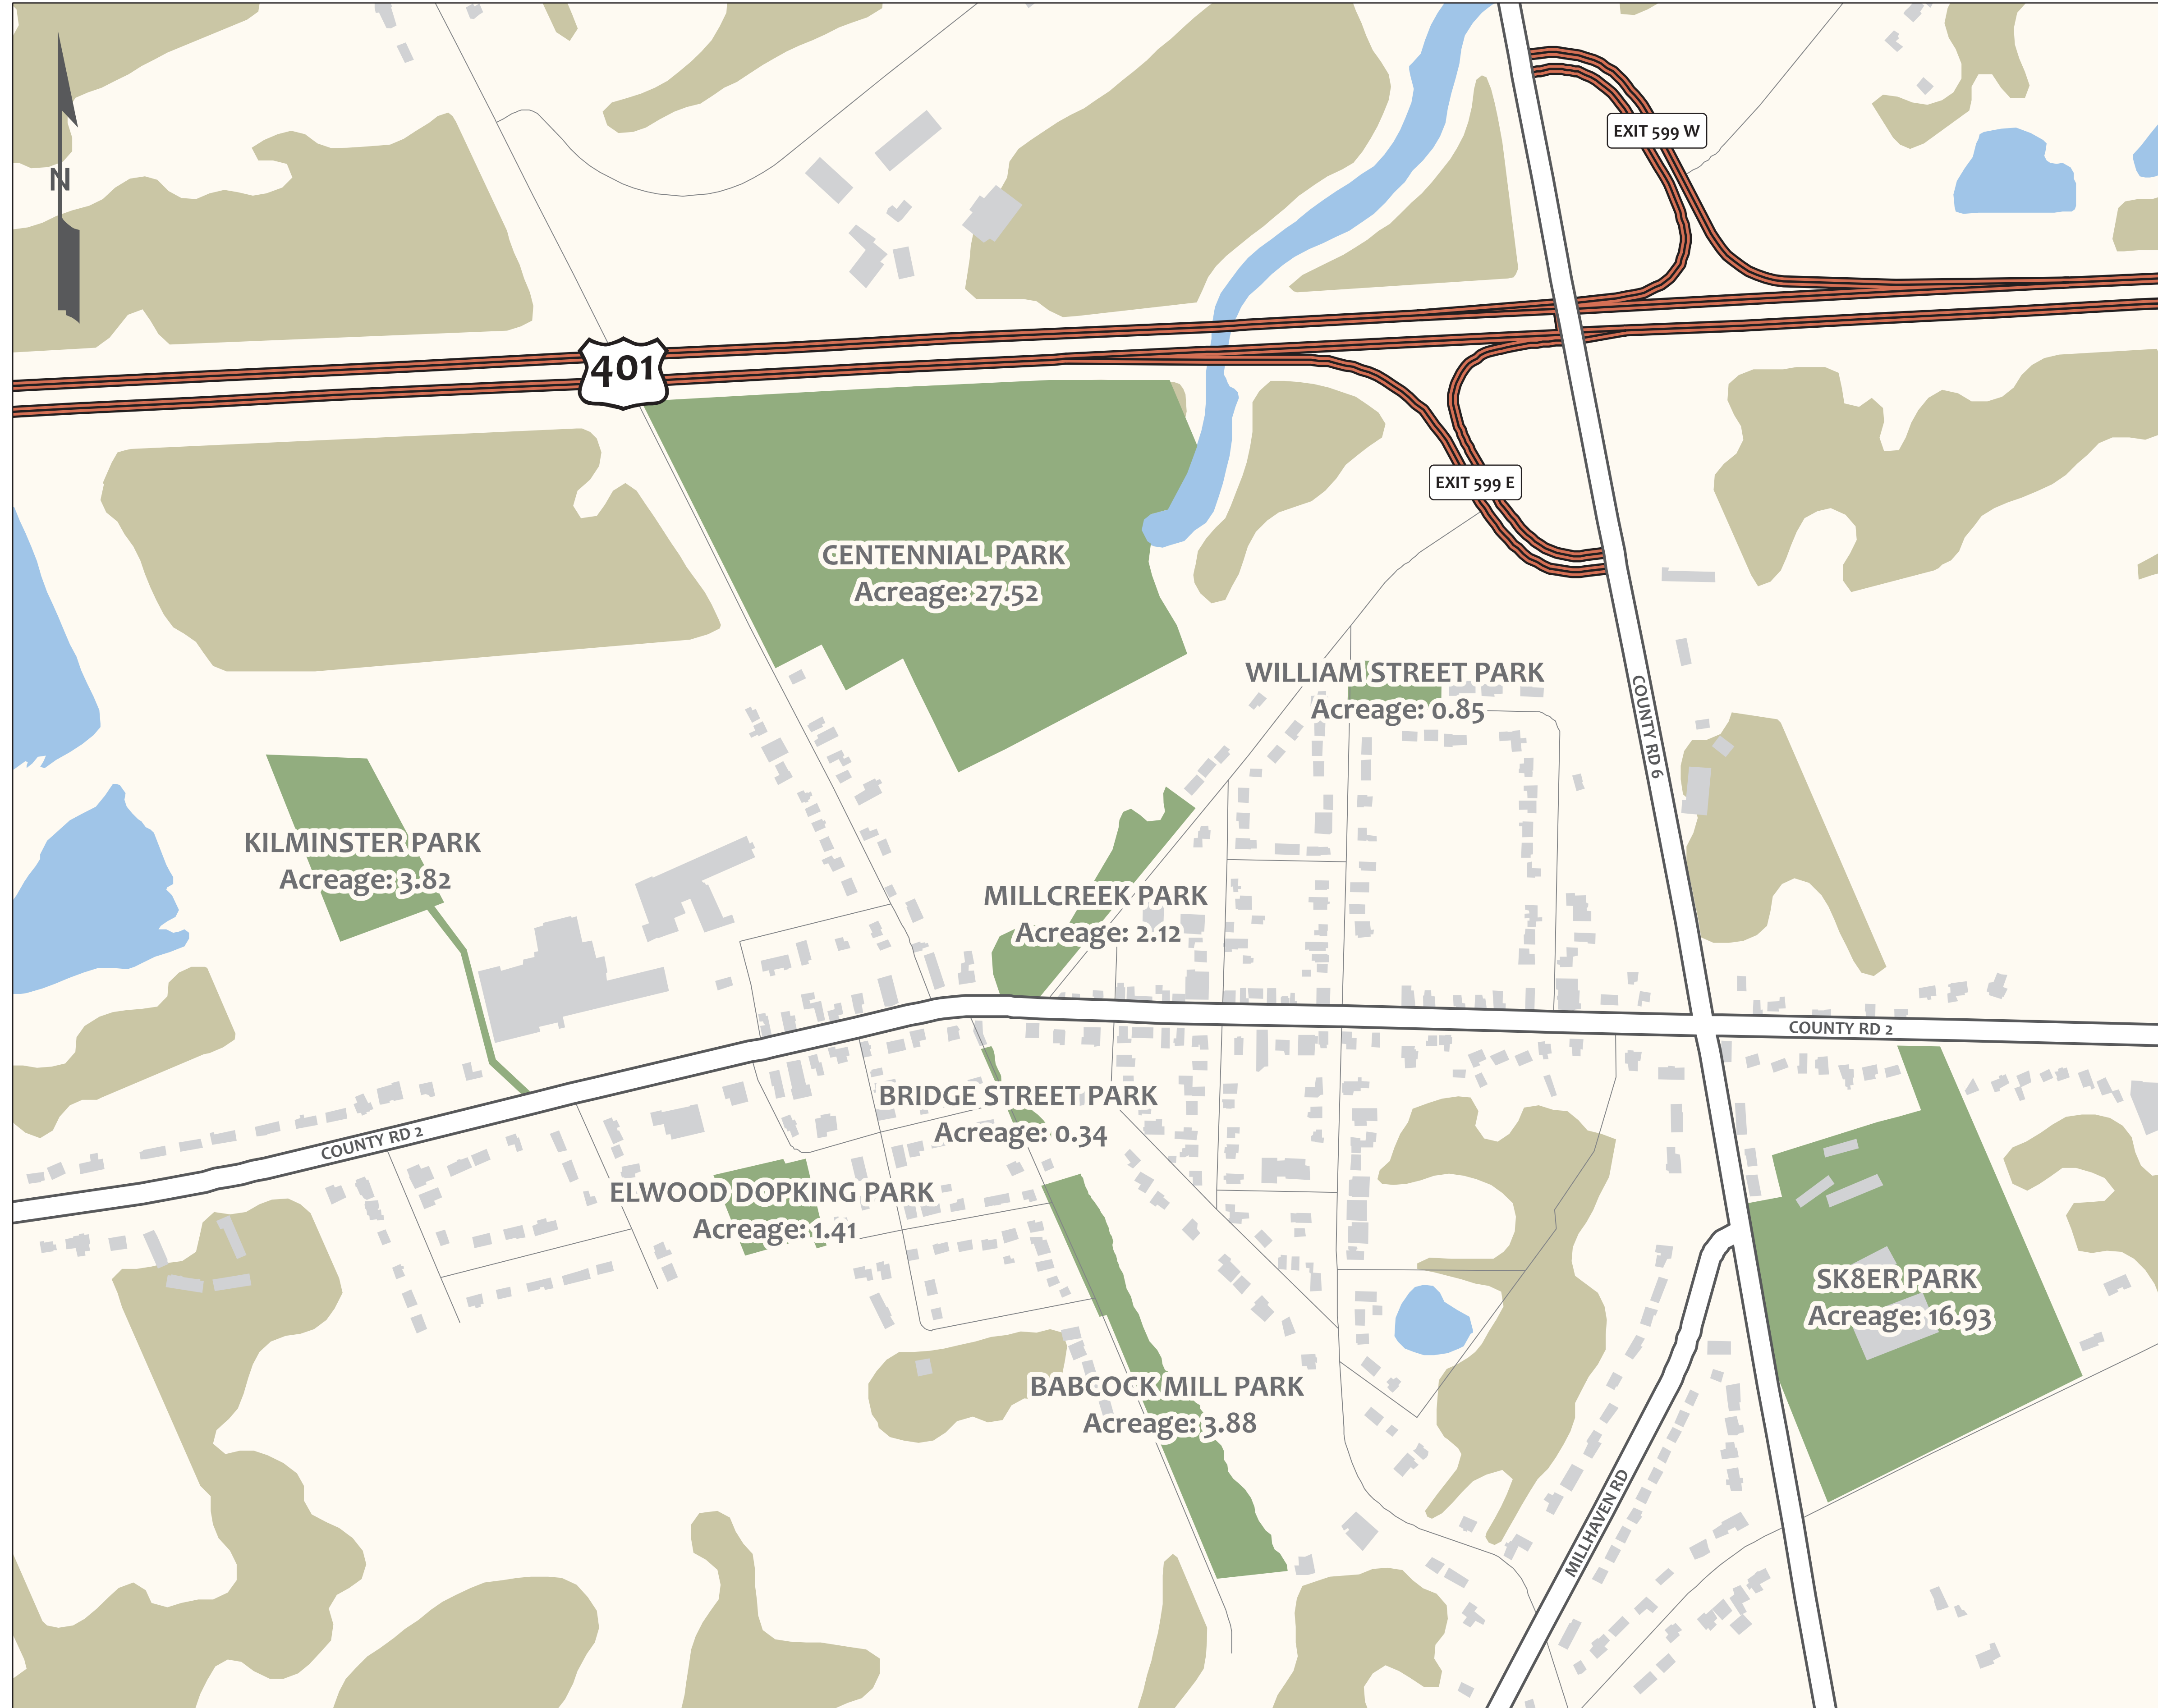

Produced by: Lena Richarz
Planning & Buildings Department
Loyalist Township © 2014

North American Datum 1983
Universal Transverse Mercator Projection, Zone 18 North
Last Updated on 17 July 2014