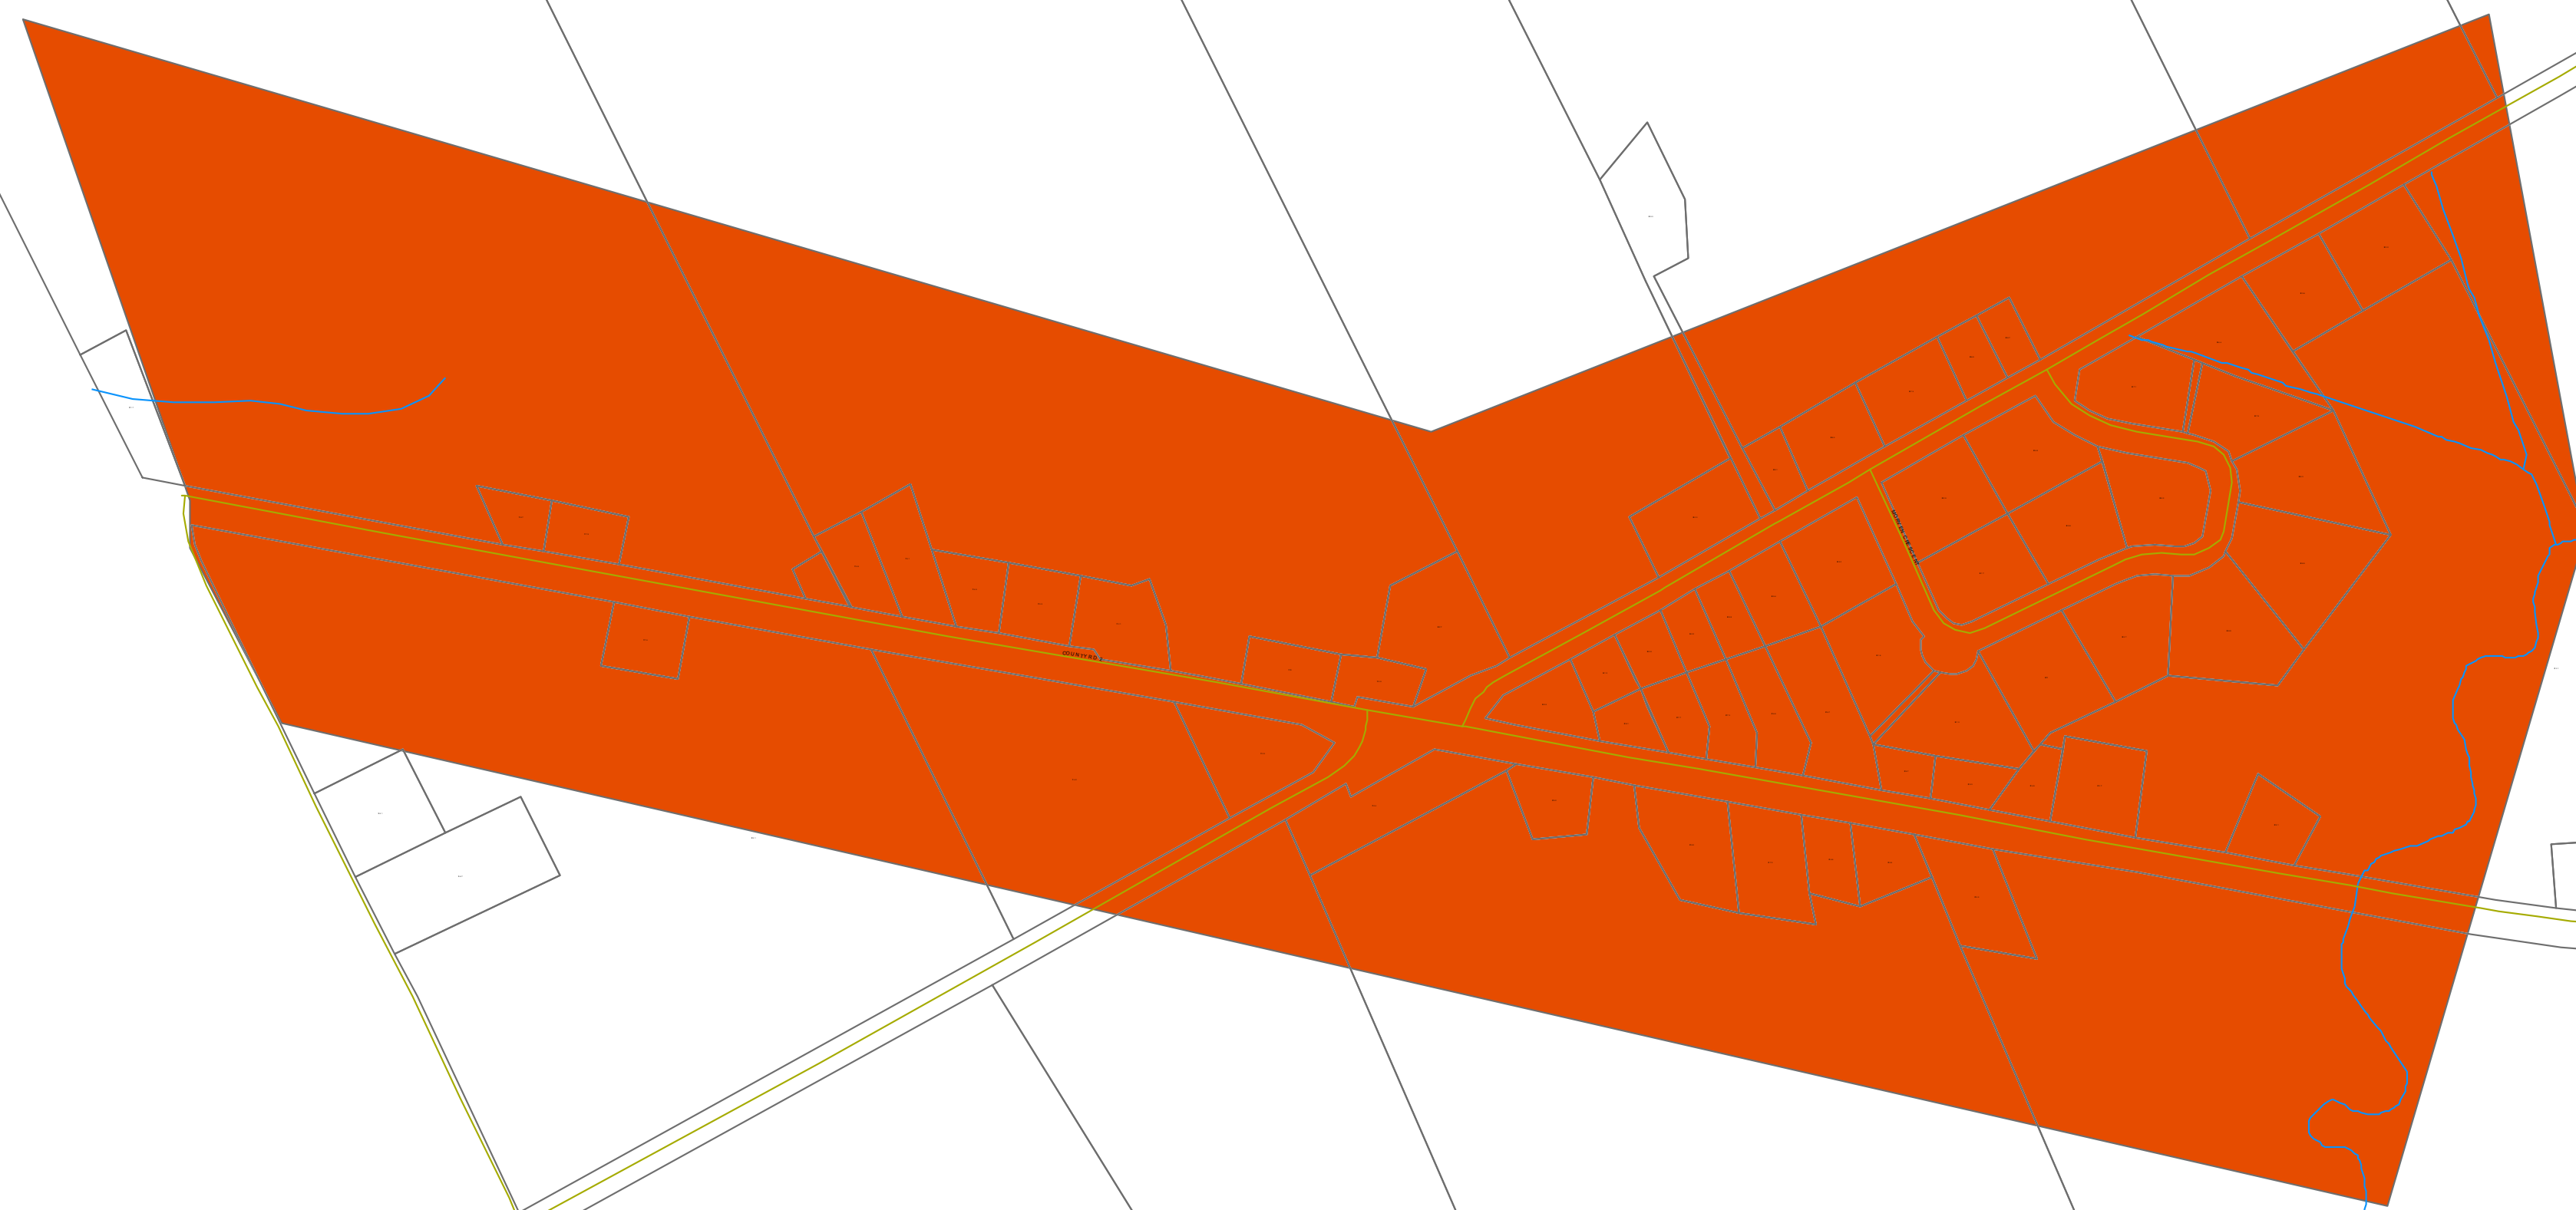

# MORVEN AREA RESTRICTED AREAS FOR HUNTING

## Legend

-  Road
-  Watercourse
-  Property
-  Restricted Area

0 195 390 780 Meters